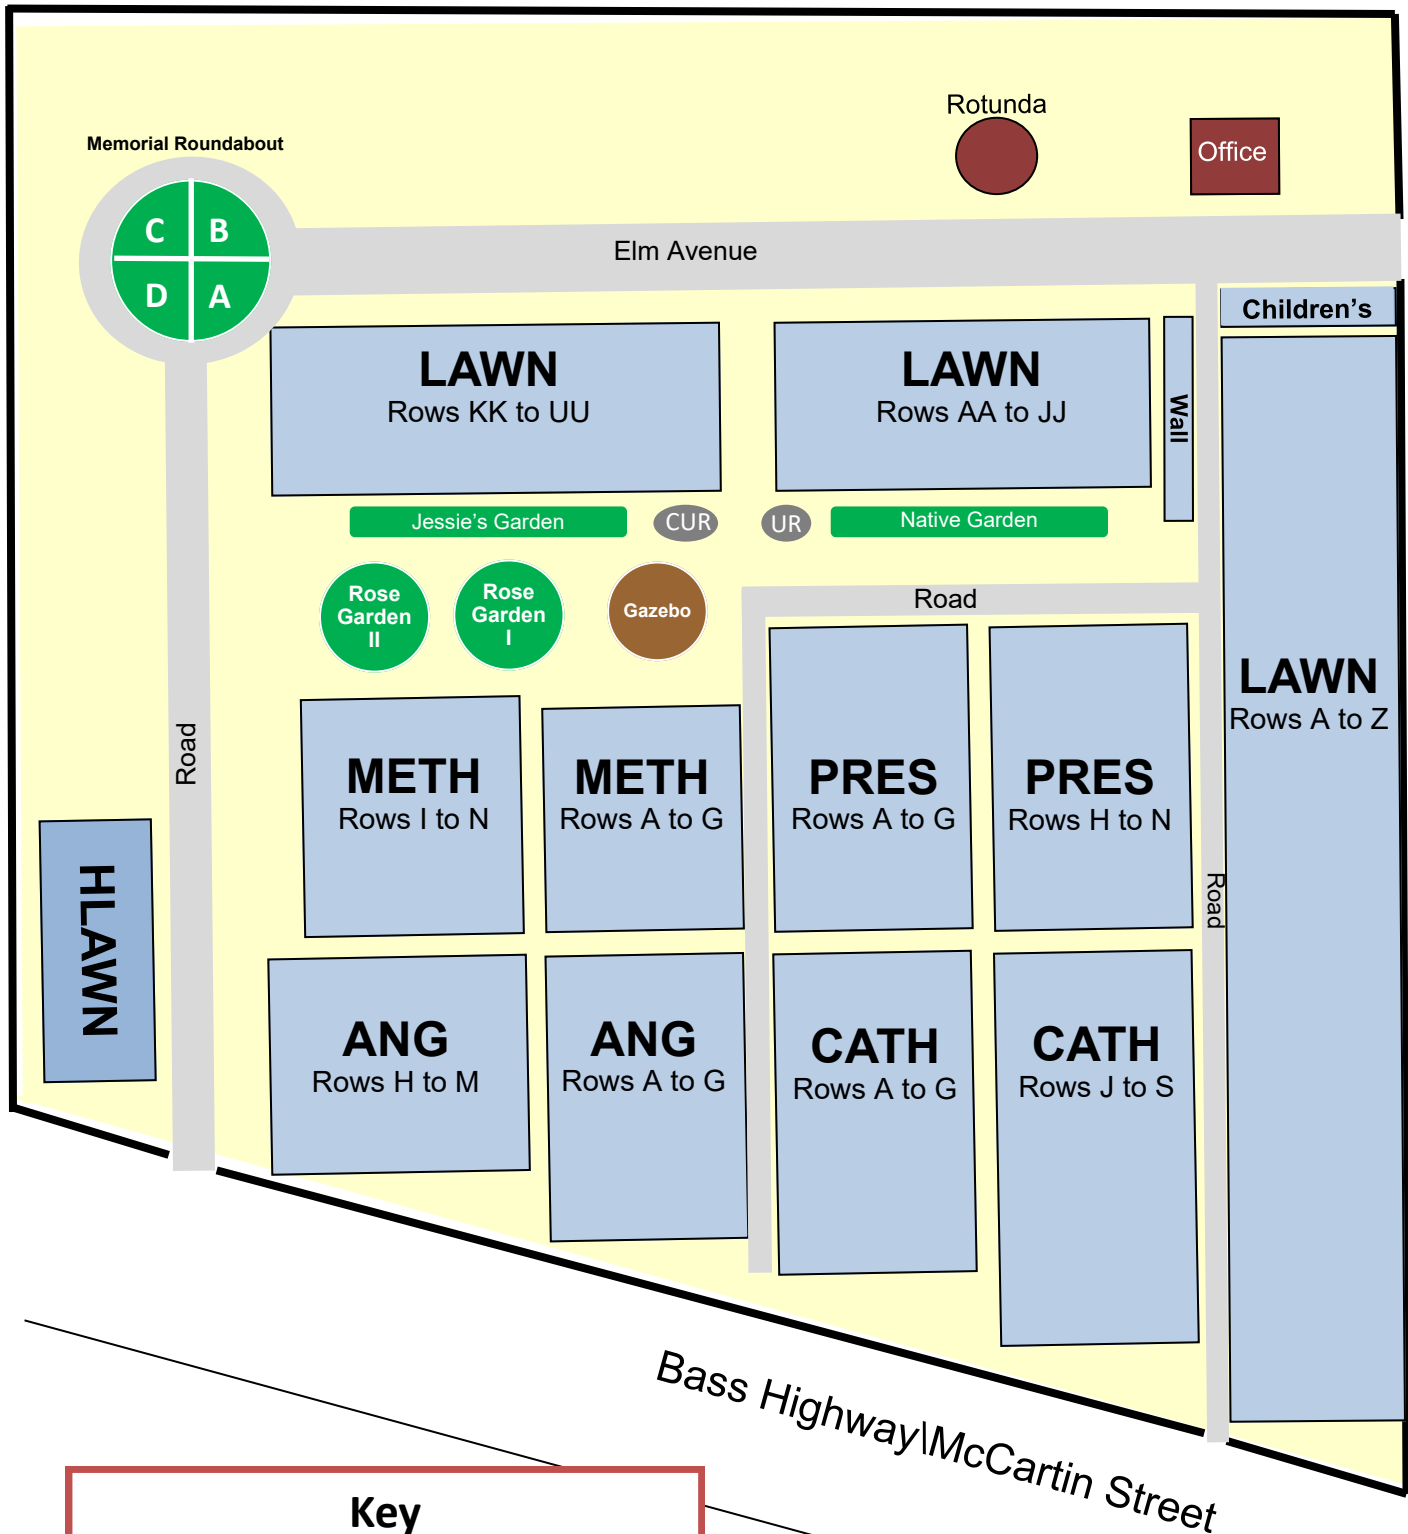

# Leongatha Cemetery

Key	
ACACIA	= Wall
ANG	= Anglican
BANKSIA	= Wall
CATH	= Catholic
CORREA	= Wall
CUR	= Children's Unmarked Rock
METH	= Methodist
HLAWN -	= Headstone Lawn
PRES	= Presbyterian
UR	= Unmarked Rock